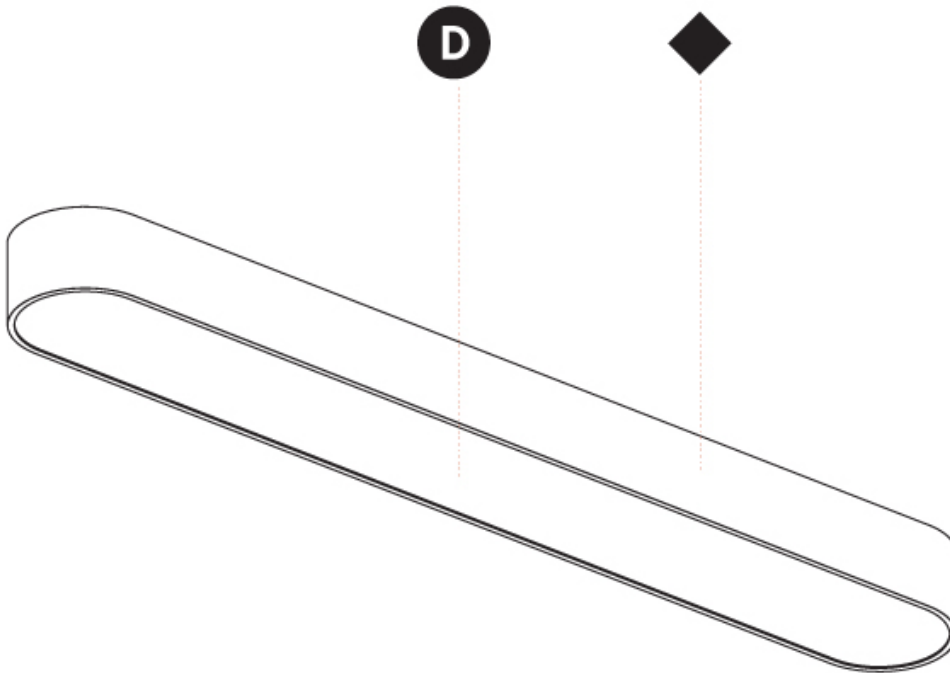

A32972-

PROJECT

TYPE

SPECIFIER

QUANTITY

DATE

A

SMOOTHY COLOR FINISH CHART