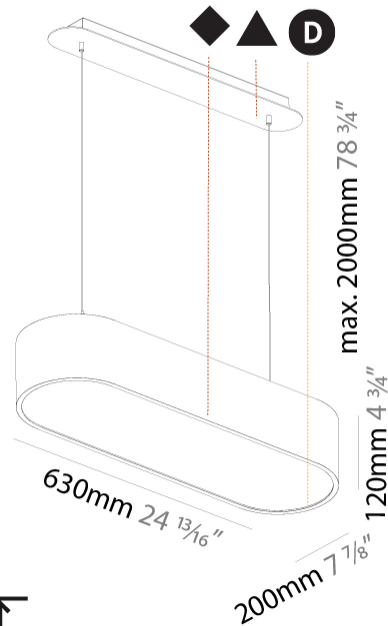

GENERAL

Series: Smoothy
Subseries: Smoothline
Brand: Prolicht
Division: Architectural
Mounting Type: Suspension
Mounting Location: Ceiling
Subcategory: Ambient

PHYSICAL

Shape: Oval
Length (mm): 630
Length (in): 24 ¹³/₁₆"
Width (mm): 200
Width (in): 7 ⁷/₈"
Height (mm): 120
Height (in): 4 ³/₄"
Max. Overall Height (mm): 2120
Max. Overall Height (in): 82 ¹/₂"
Light Distribution: Direct
Weight (kg): 5.043
Weight (lbs): 11.40
Diffuser: PMMA - Opal or Micro-Prism
Fixture Finish: SSR / BKV / CWI / CRY / HAB / UFT / ITA / RUA / FTG / MYG / LOD / PUS / FRO / FUP / KIA / POP / BLS / SPG / MEY / GOH / GUM / CHC / COM / ABZ / JAG / OBR / MOS / ROR
Fixture Material: Extruded Aluminum / Steel
Cable Details: 2000mm / 78 3/4"

ELECTRICAL

Lamp Type: LED (Zhaga Standard)
Input Wattage (W): 21
Total Output Wattage (W): 18
Dimming: Tri-Mode (Non-Dimming and Phase Dimming (120Vac only) and 0-10V Dimming)
Driver Included: Yes
Driver Location: Integrated
Driver Type: Constant Current - Universal
Driver Class: Class 2
Input Voltage (V): 120 - 277
Constant Current (MA): 500

LED

Number of LEDs: 6 x 3W
Color Temperature (°K): 3000 / 3500 / 4000
Max. Delivered Lumen (lm): 1530 / 1646 / 1680
Lamp Life (hrs): 50000

OPTICAL

RATINGS AND CERTIFICATIONS

Certified By: Certified for North American Standards
IP rating: IP20