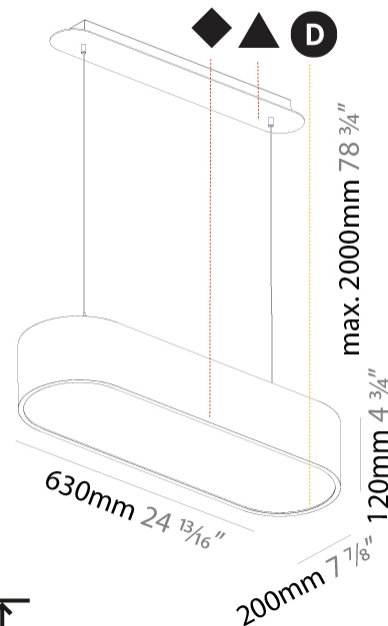

GENERAL

Series: Smoothy
Subseries: Smoothline
Brand: Prolicht
Division: Architectural
Mounting Type: Suspension
Mounting Location: Ceiling
Subcategory: Ambient

PHYSICAL

Shape: Oval
Length (mm): 630
Length (in): 24 ¹³/₁₆"
Width (mm): 200
Width (in): 7 ⁷/₈"
Height (mm): 120
Height (in): 4 ³/₄"
Max. Overall Height (mm): 2120
Max. Overall Height (in): 82 ¹/₂"
Light Distribution: Direct
Weight (kg): 5.043
Weight (lbs): 11.40
Diffuser: PMMA - Opal or Micro-Prism
Fixture Finish: SSR / BKV / CWI / CRY / HAB / LAG / UFT / ITA / RUA / RUR / MIC / FTG / MYG / TWT / LOD / PUS / FRO / FUP / KIA / POP / BLS / SPG / MEY / GOH / GUM / CHC / COM / ABZ / JAG / OBR / MOS / ROR
Fixture Material: Extruded Aluminum / Steel
Cable Details: 2000mm / 78 3/4"

ELECTRICAL

Lamp Type: LED (Zhaga Standard)
Input Wattage (W): 21
Total Output Wattage (W): 18
Dimming: Tri-Mode (Non-Dimming and Phase Dimming (120Vac only) and 0-10V Dimming)
Driver Included: Yes
Driver Location: Integrated
Driver Type: Constant Current - Universal
Driver Class: Class 2
Input Voltage (V): 120 - 277
Constant Current (MA): 500

LED

Number of LEDs: 6 x 3W
Color Temperature (°K): 3000 / 3500 / 4000
Max. Delivered Lumen (lm): 1530 / 1646 / 1680
Lamp Life (hrs): 50000

OPTICAL

RATINGS AND CERTIFICATIONS

Certified By: Certified for North American Standards
IP rating: IP20