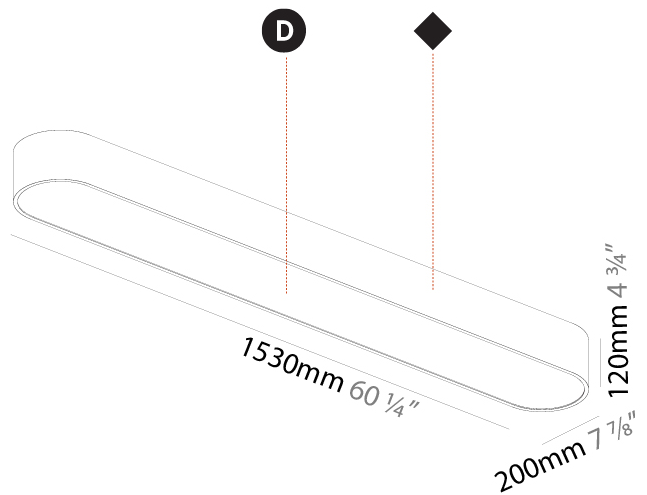

1. To build a product code in our configurator select the specify button on the base model # product page
2. To build a manual product code on this datasheet choose from the options listed below in blue font and add the suffix to the base model #

GENERAL

Series: Smoothy
Subseries: Smoothline
Brand: Prolicht
Division: Architectural
Mounting Type: Surface
Mounting Location: Ceiling
Subcategory: Ambient

PHYSICAL

Shape: Oval
Length (mm): 1530
Length (in): 60 1/4
Width (mm): 200
Width (in): 7 7/8
Height (mm): 120
Height (in): 4 3/4
Light Distribution: Direct
Diffuser: PMMA - Opal or Micro-Prism
Fixture Finish: SSR / BKV / CWI / CRY / HAB / LAG / UFT / ITA / RUA / RUR / MIC / FTG / MYG / TWT / LOD / PUS / FRO / FUP / KIA / POP / BLS / SPG / MEY / GOH / GUM / CHC / COM / ABZ / JAG / OBR / MOS / ROR
Fixture Material: Extruded Aluminum / Steel

ELECTRICAL

Lamp Type: LED (Zhaga Standard)
Input Wattage (W): 52
Total Output Wattage (W): 45
Dimming: Tri-Mode (Non-Dimming and Phase Dimming (120Vac only) and 0-10V Dimming)
Driver Included: Yes
Driver Location: Integrated
Driver Type: Constant Current - Universal
Driver Class: Class 2
Input Voltage (V): 120 - 277
Constant Current (MA): 500

LED

Color Temperature (°K): 3000 / 3500 / 4000
Max. Delivered Lumen (lm): 3650 / 3930 / 4010
CRI: >80 CRI
Lamp Life (hrs): 50000

OPTICAL

RATINGS AND CERTIFICATIONS

Certified By: Certified for North American Standards
IP rating: IP20