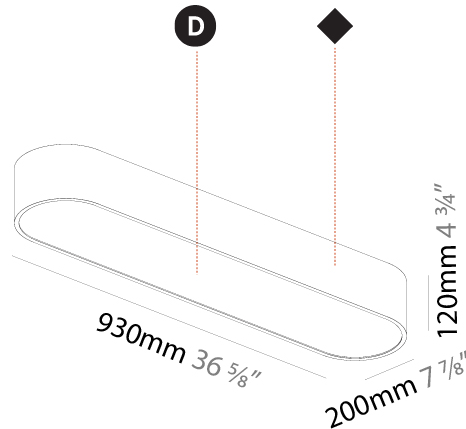

1. To build a product code in our configurator select the specify button on the base model # product page
2. To build a manual product code on this datasheet choose from the options listed below in blue font and add the suffix to the base model #

GENERAL

Series: Smoothy
Subseries: Smoothline
Brand: Prolicht
Division: Architectural
Mounting Type: Surface
Mounting Location: Ceiling
Subcategory: Ambient

PHYSICAL

Shape: Oval
Length (mm): 930
Length (in): 36 5/8
Width (mm): 200
Width (in): 7 7/8
Height (mm): 120
Height (in): 4 3/4
Light Distribution: Direct
Weight (kg): 5.108
Weight (lbs): 11.24
Diffuser: PMMA - Opal or Micro-Prism
Fixture Finish: SSR / BKV / CWI / CRY / HAB / UFT / ITA / RUA / FTG / MYG / LOD / PUS / FRO / FUP / KIA / POP / BLS / SPG / MEY / GOH / GUM / CHC / COM / ABZ / JAG / OBR / MOS / ROR
Fixture Material: Extruded Aluminum / Steel

ELECTRICAL

Lamp Type: LED (Zhaga Standard)
Input Wattage (W): 31.5
Total Output Wattage (W): 27
Dimming: Tri-Mode (Non-Dimming and Phase Dimming (120Vac only) and 0-10V Dimming)
Driver Included: Yes
Driver Location: Integrated
Driver Type: Constant Current - Universal
Driver Class: Class 2
Input Voltage (V): 120 - 277
Constant Current (MA): 500

LED

Color Temperature (°K): 3000 / 3500 / 4000
Max. Delivered Lumen (lm): 2190 / 2362 / 2410
CRI: >80 CRI
Lamp Life (hrs): 50000

OPTICAL

RATINGS AND CERTIFICATIONS

Certified By: Certified for North American Standards
IP rating: IP20