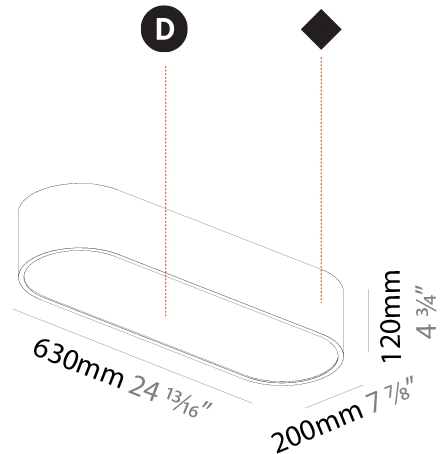

GENERAL

Series: Smoothy
Subseries: Smoothline
Brand: Prolicht
Division: Architectural
Mounting Type: Surface
Mounting Location: Ceiling
Subcategory: Ambient

PHYSICAL

Shape: Oval
Length (mm): 630
Length (in): 24 ¹³/₁₆
Width (mm): 200
Width (in): 7 ⁷/₈
Height (mm): 120
Height (in): 4 ³/₄
Light Distribution: Direct
Weight (kg): 3.403
Weight (lbs): 7.49
Diffuser: PMMA - Opal or Micro-Prism
Fixture Finish: SSR / BKV / CWI / CRY / HAB / LAG / UFT / ITA / RUA / RUR / MIC / FTG / MYG / TWT / LOD / PUS / FRO / FUP / KIA / POP / BLS / SPG / MEY / GOH / GUM / CHC / COM / ABZ / JAG / OBR / MOS / ROR
Fixture Material: Extruded Aluminum / Steel

ELECTRICAL

Lamp Type: LED (Zhaga Standard)
Input Wattage (W): 21
Total Output Wattage (W): 18
Dimming: Tri-Mode (Non-Dimming and Phase Dimming (120Vac only) and 0-10V Dimming)
Driver Included: Yes
Driver Location: Integrated
Driver Type: Constant Current - Universal
Driver Class: Class 2
Input Voltage (V): 120 - 277
Constant Current (MA): 500

LED

Color Temperature (°K): 3000 / 3500 / 4000
Max. Delivered Lumen (lm): 1460 / 1568 / 1600
CRI: >80 CRI
Lamp Life (hrs): 50000

OPTICAL

RATINGS AND CERTIFICATIONS

Certified By: Certified for North American Standards
IP rating: IP20

PROJECT
TYPE
SPECIFIER
QUANTITY
DATE